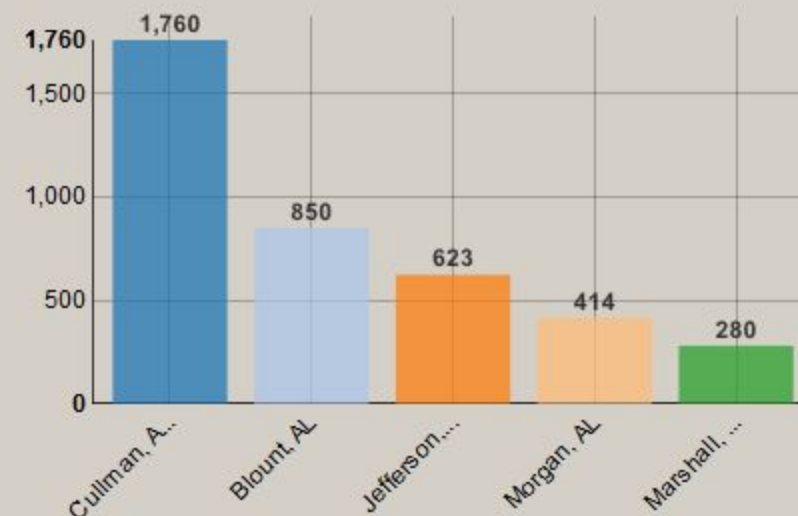

Wallace State Community College Demographics Dashboard

Select Term:

Total Enrollment:

As of:

Enrollment by Status

Enrollment by Age

Enrollment by Top 5 Counties

Enrollment by Gender

Enrollment by Ethnicity/Race

Enrollment by Division