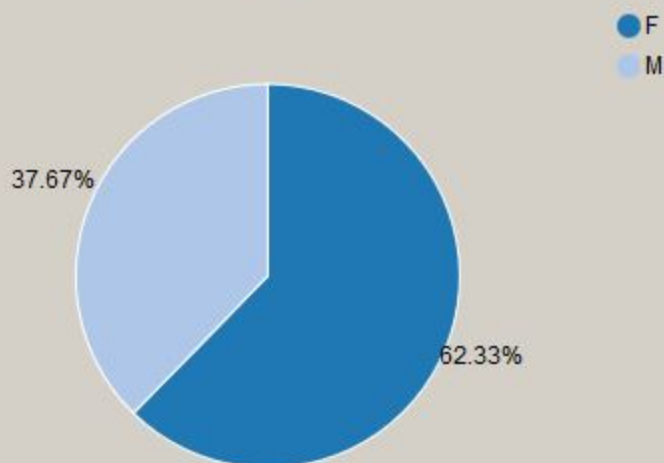

Wallace State Community College Demographics Dashboard

Select Term:

Total Enrollment:

As of:

Enrollment by Status

Enrollment by Age

Enrollment by Top 5 Counties

Enrollment by Gender

Enrollment by Ethnicity/Race

Enrollment by Division