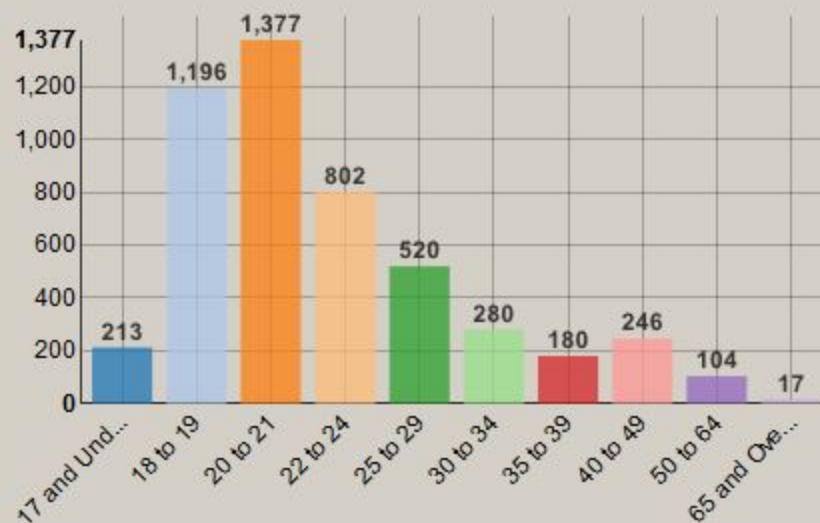

Wallace State Community College Demographics Dashboard

Select Term:

Total Enrollment:

As of:

Enrollment by Status

Enrollment by Age

Enrollment by Top 5 Counties

Enrollment by Gender

Enrollment by Ethnicity/Race

Enrollment by Division