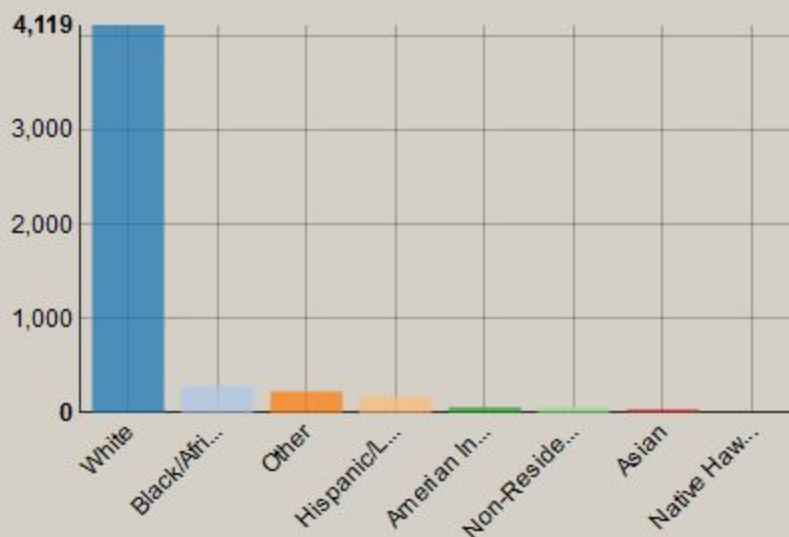

Wallace State Community College Demographics Dashboard

Select Term:

Total Enrollment:

As of:

Enrollment by Status

Enrollment by Age

Enrollment by Top 5 Counties

Enrollment by Gender

Enrollment by Ethnicity/Race

Enrollment by Division